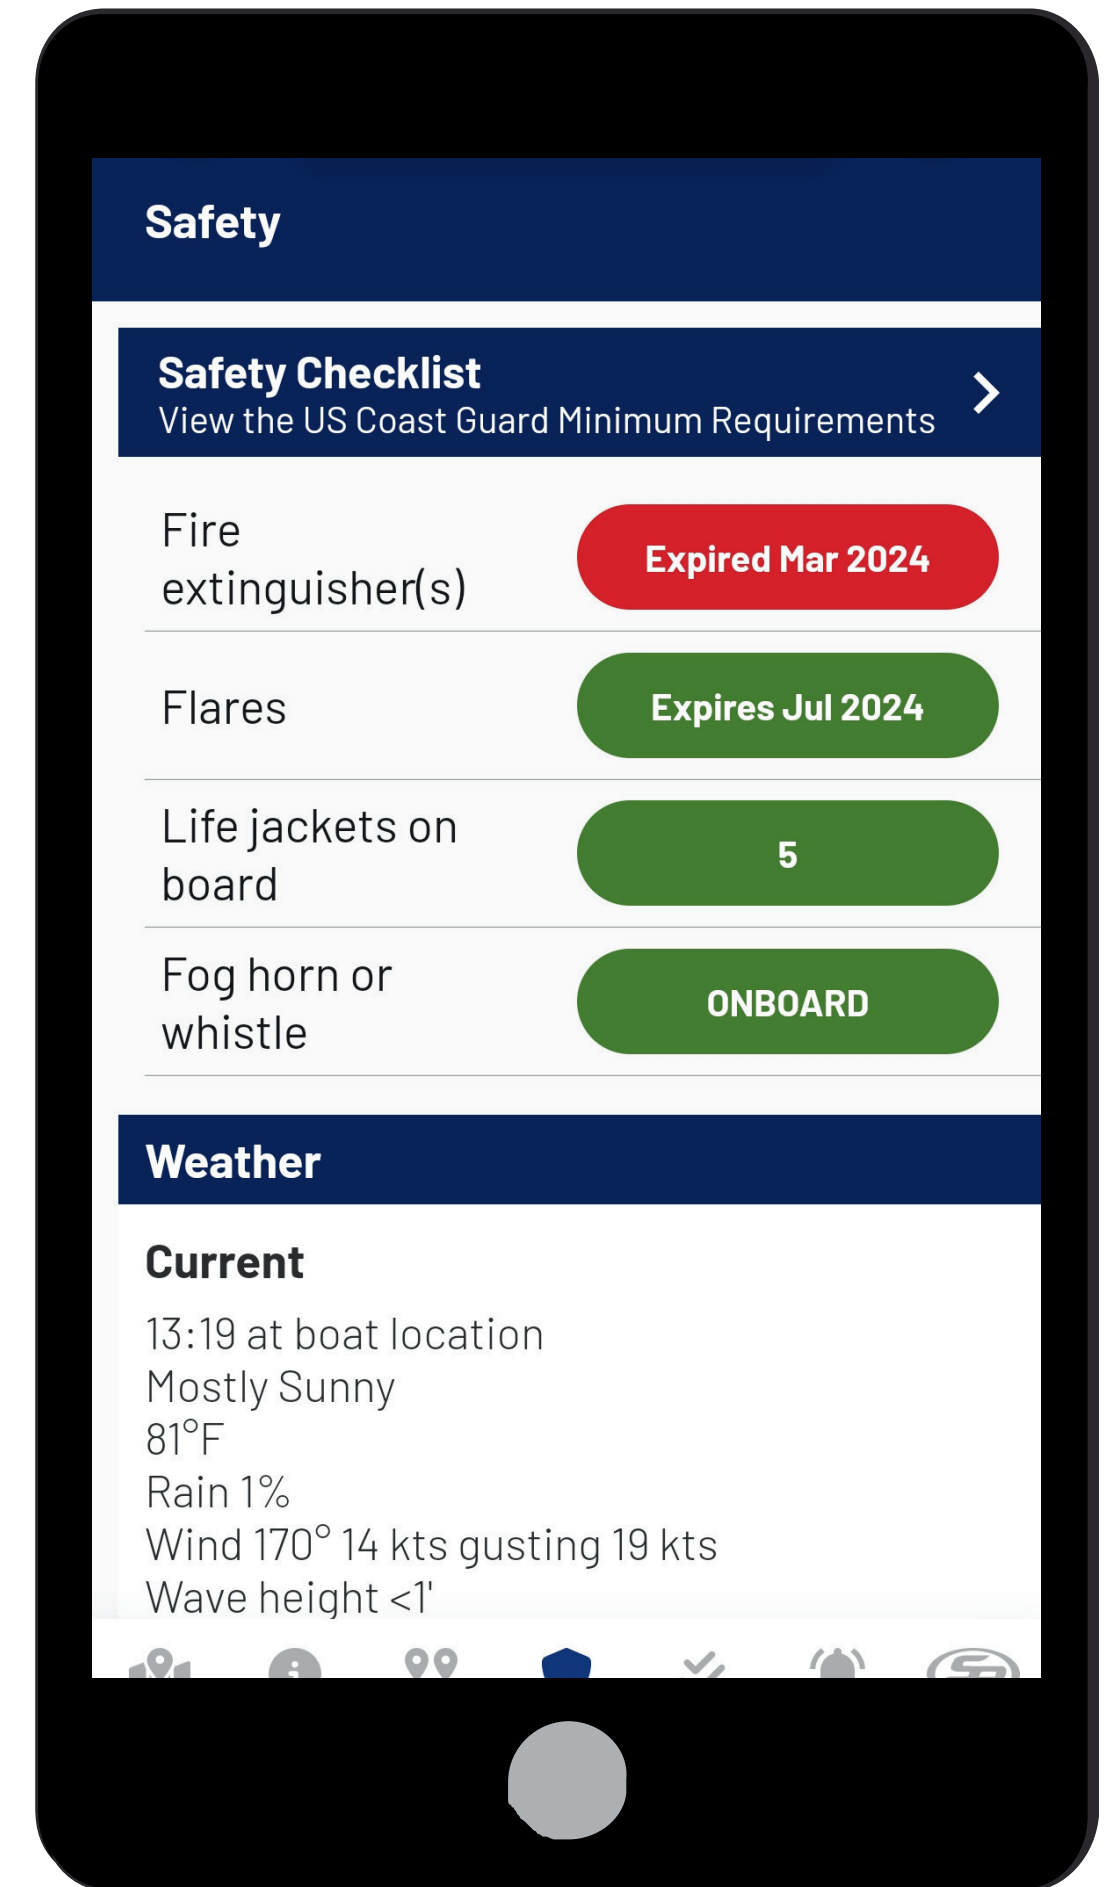

Sea Pro Connect 2.0

Low and High Battery

Safety Equipment
Weather at Boat

NOAA Depth Charts

Video Call Capability

NOAA Weather Alerts