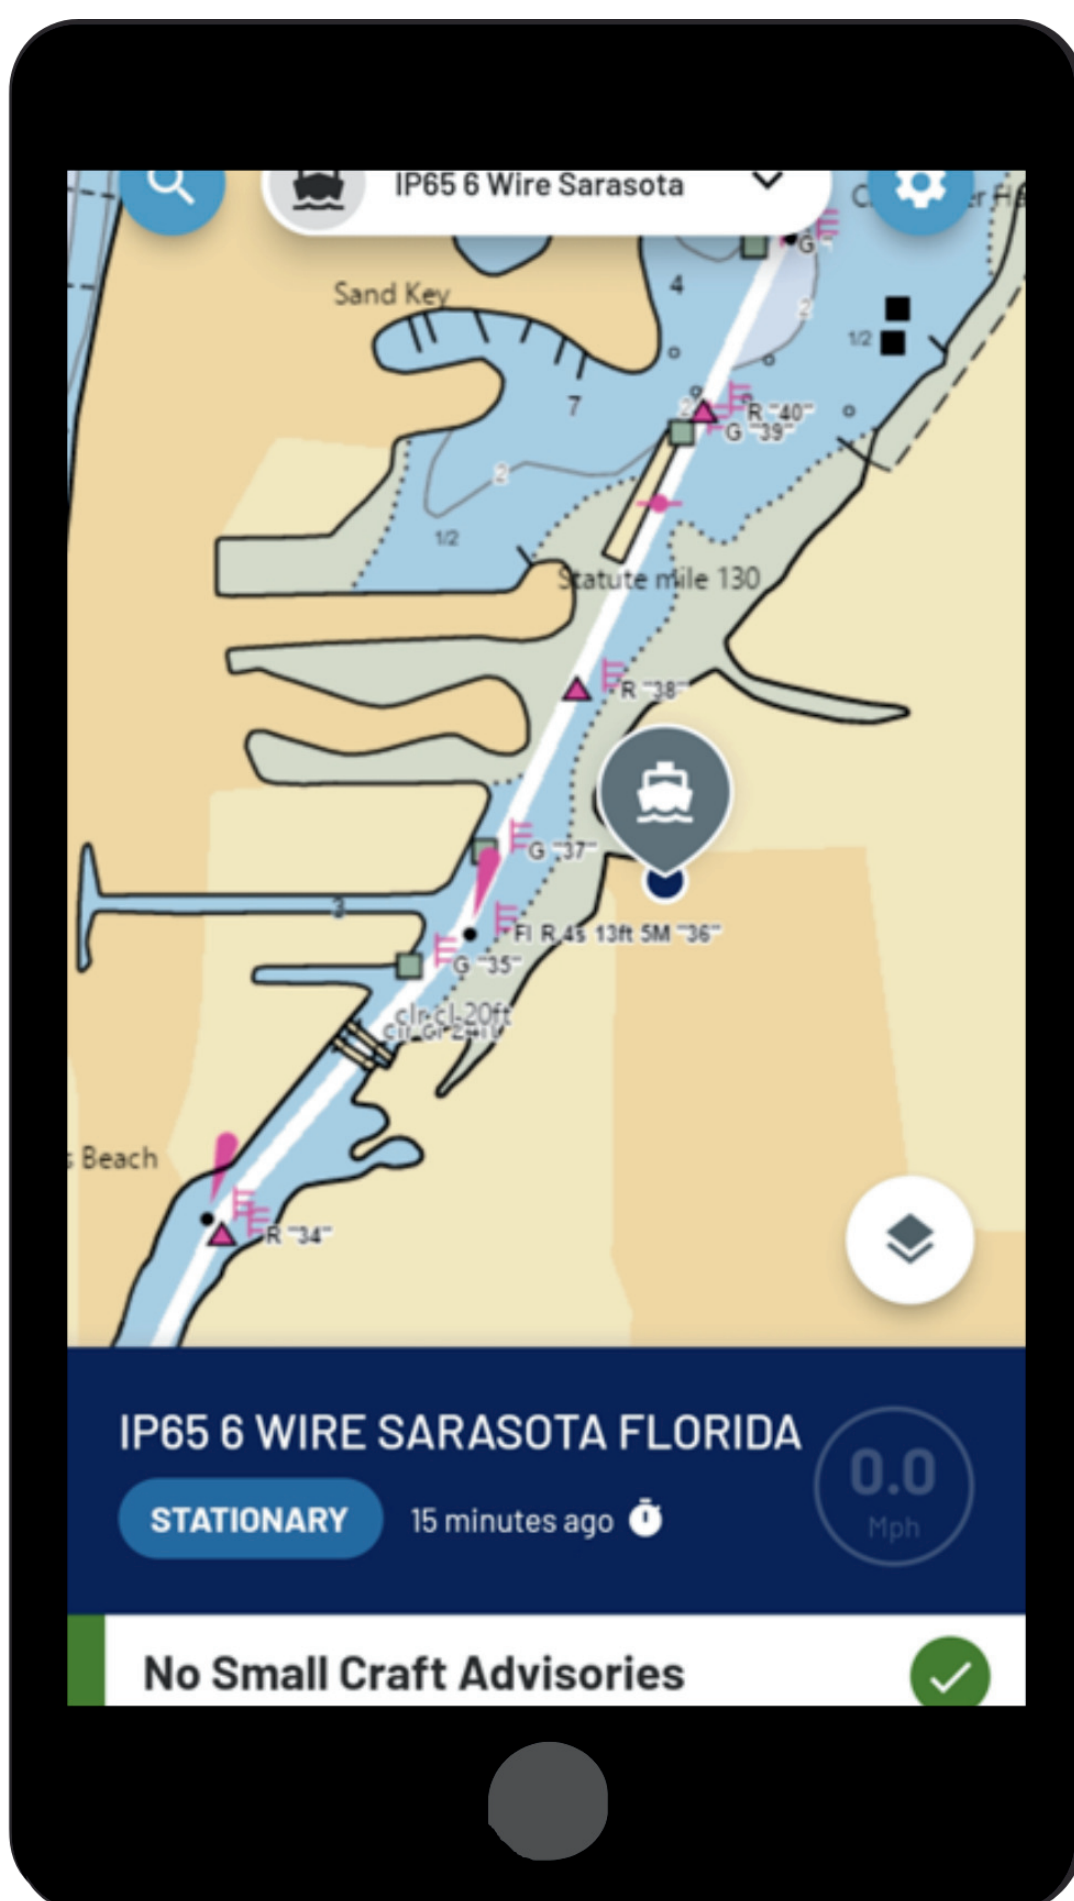

Sea Pro Connect 2.0

Low and High Battery

Safety Equipment
Weather at Boat

NOAA Depth Charts

Video Call Capability

NOAA Weather Alerts