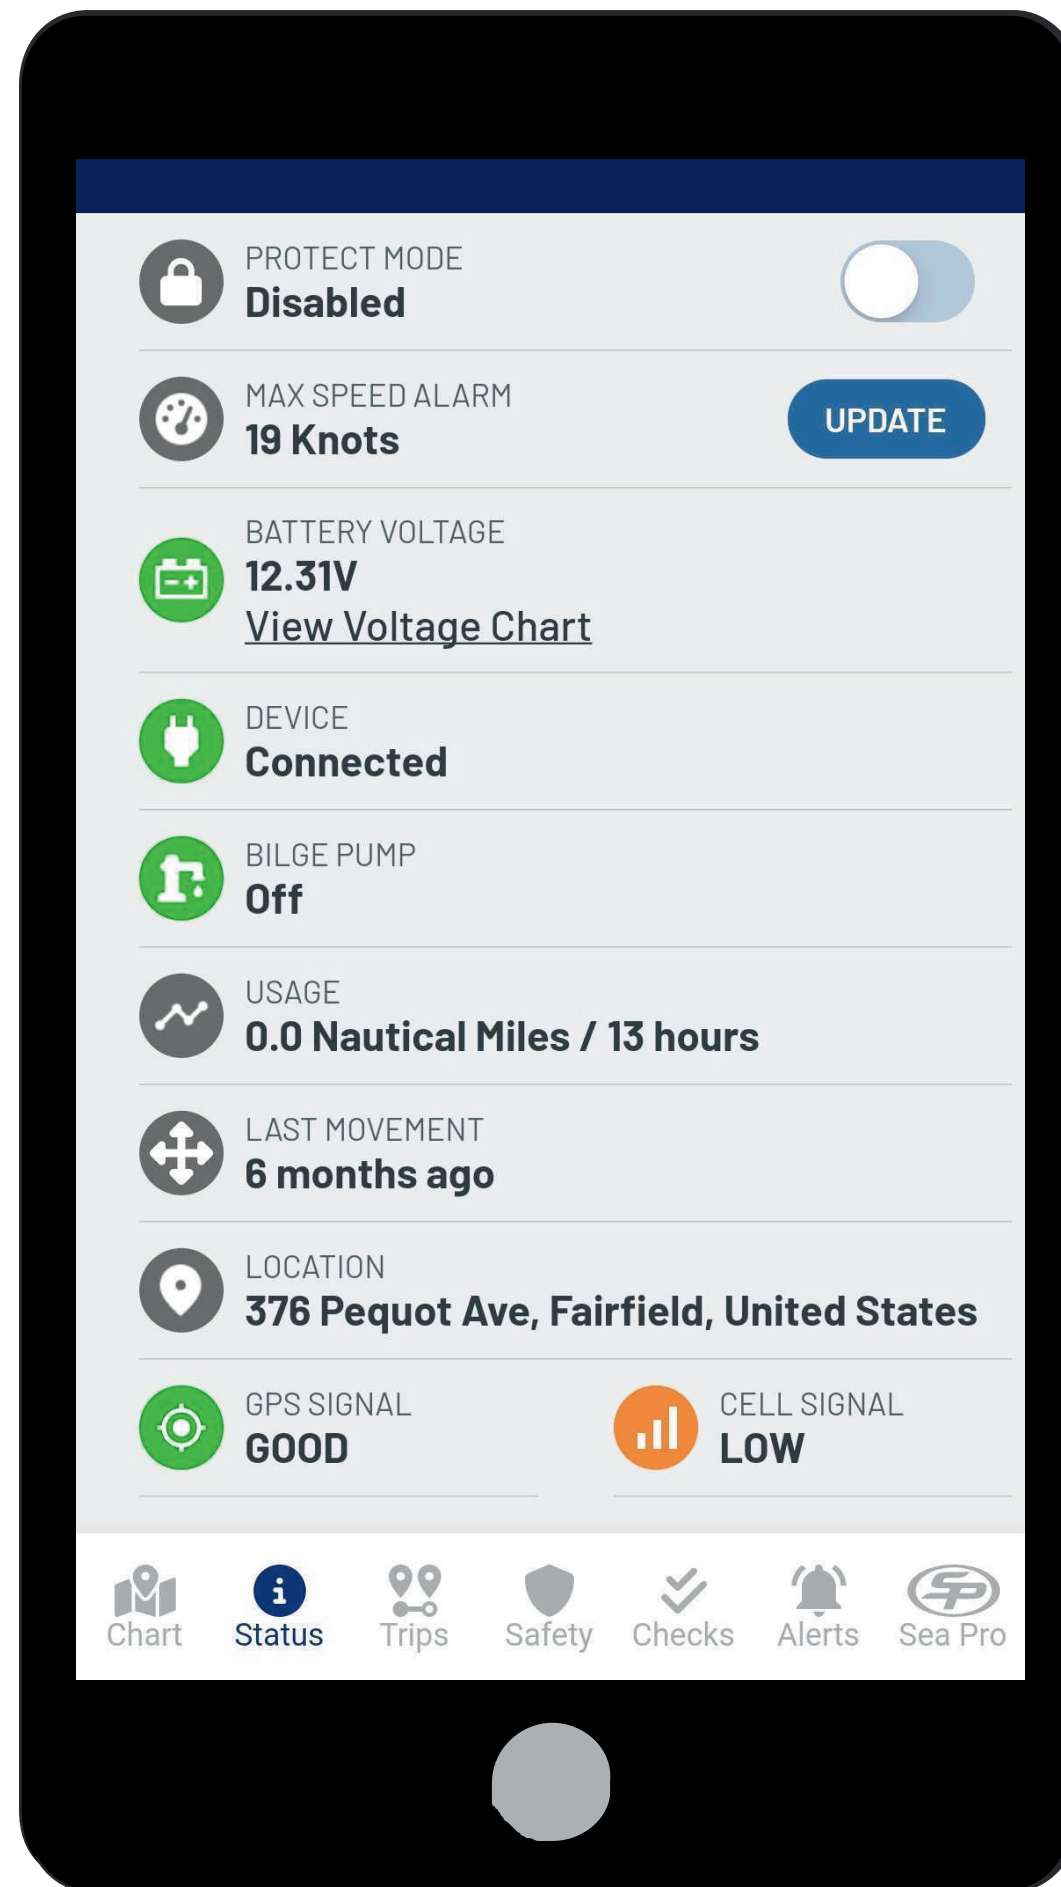

Sea Pro Connect 2.0

Low and High Battery

Safety Equipment
Weather at Boat

NOAA Depth Charts

Video Call Capability

NOAA Weather Alerts