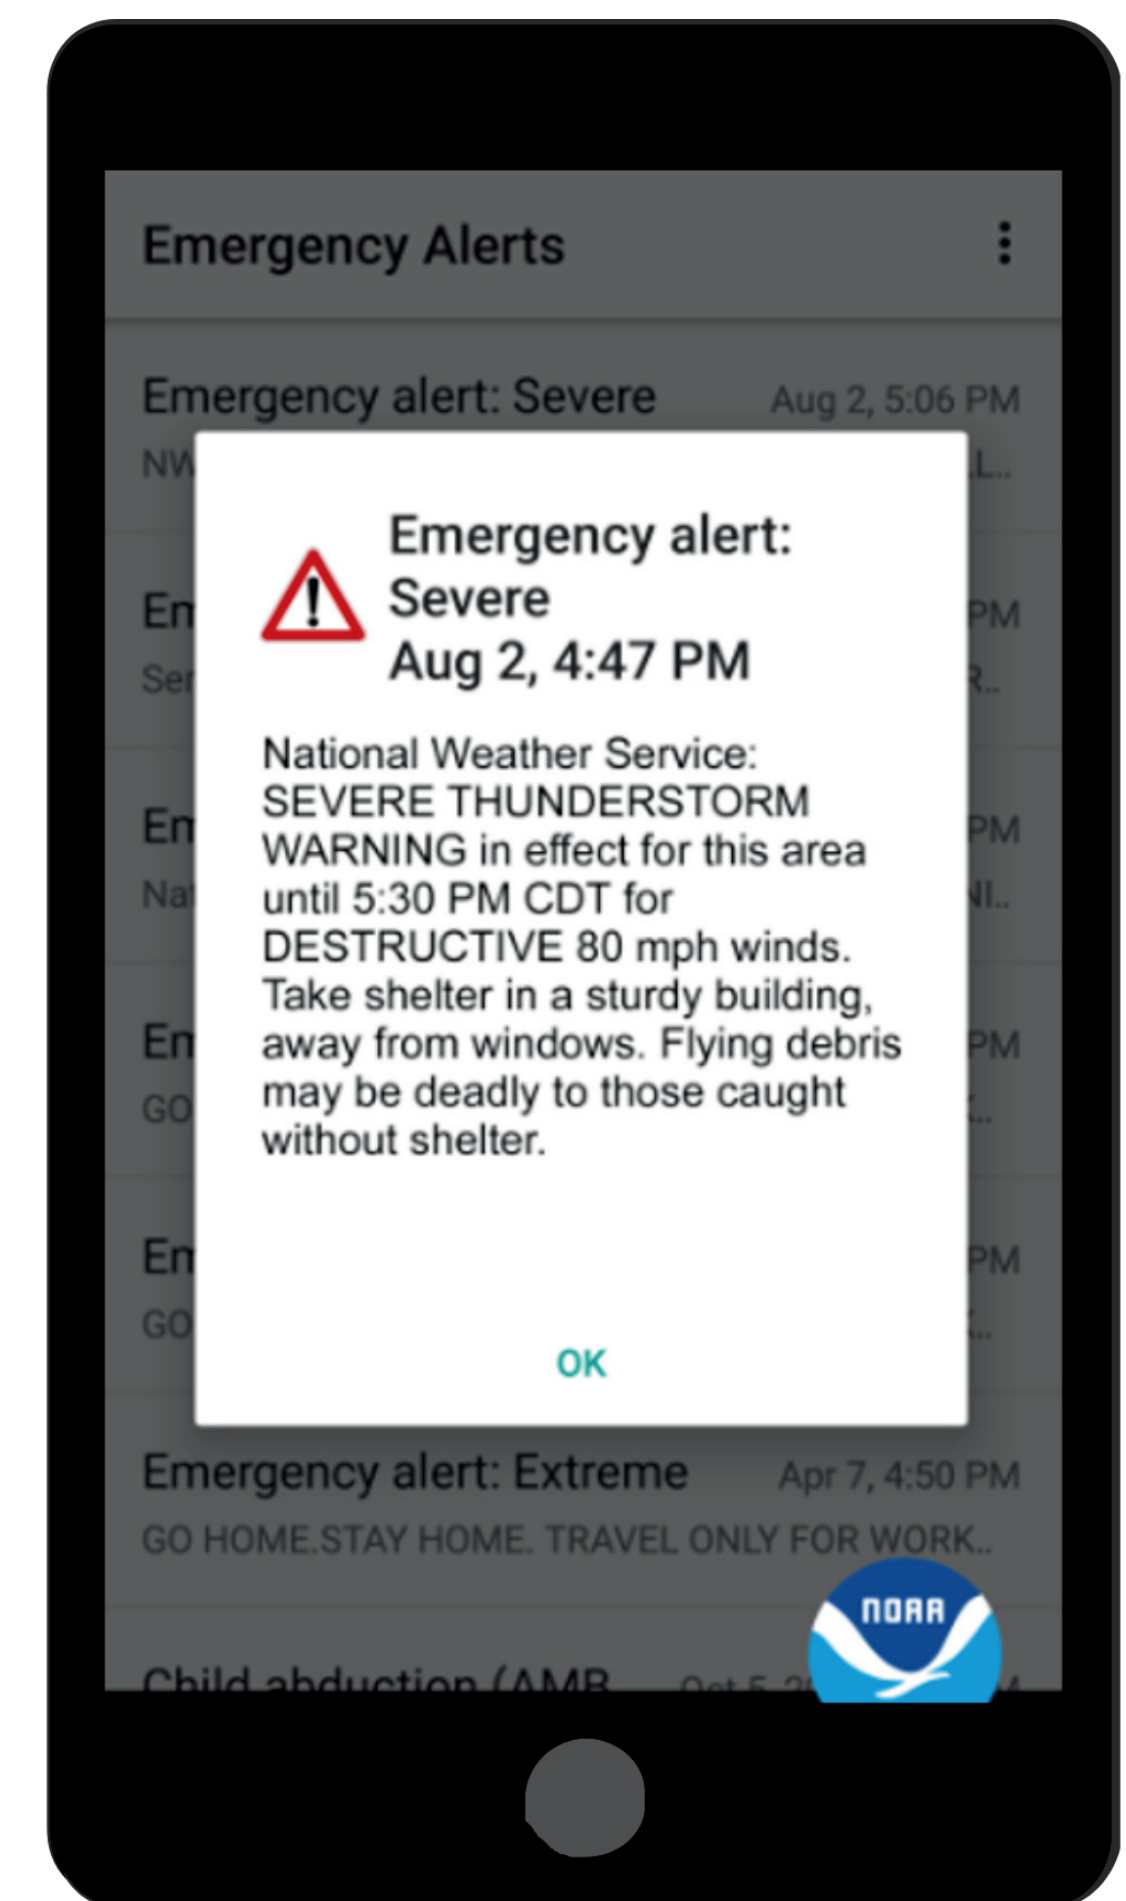

Sea Pro Connect 2.0

Low and High Battery

Safety Equipment
Weather at Boat

NOAA Depth Charts

Video Call Capability

NOAA Weather Alerts